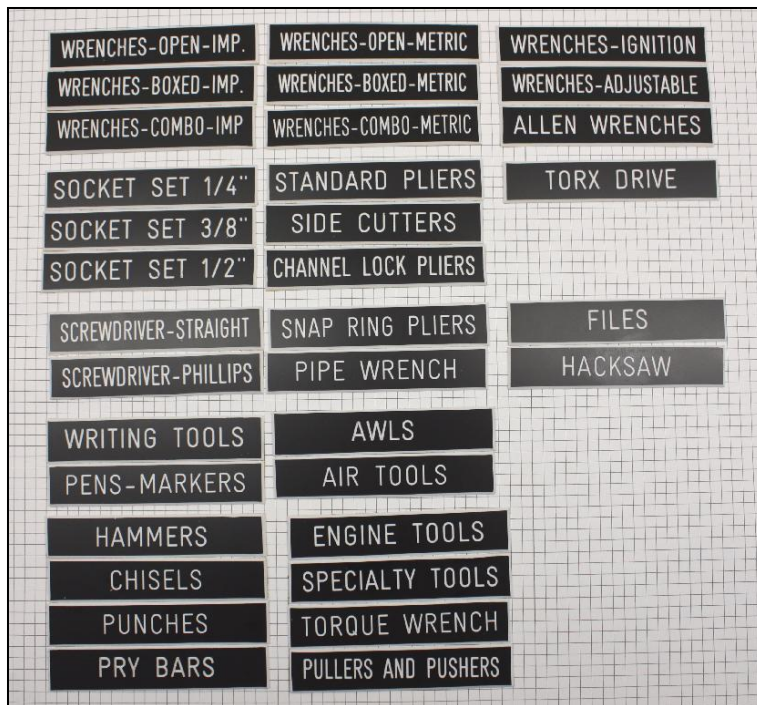

## Tool Box

### Drawer Labels

34 Tool Box Drawer Labels,  
black plastic with white  
lettering 20mm high x 100mm  
long.

Complete Set includes one of  
each of the labels listed below.

**Tool Box Drawer Label Set**  
**PN 10352-00001**

### DRAWER LABELS

SOCKET SET 1/4" \* SOCKET SET 3/8" \* SOCKET SET 1/2"

CHANNEL LOCK PLIERS \* STANDARD PLIERS \* SIDE CUTTERS \* SNAP RING PLIERS

WRENCHES - OPEN - IMP \* WRENCHES - COMBO - IMP \* WRENCHES - BOXED - IMP

WRENCHES - OPEN - METRIC \* WRENCHES - COMBO - METRIC \* WRENCHES - BOXED - METRIC

WRENCHES - ADJUSTABLE \* WRENCHES - IGNITION \* ALLEN WRENCHES

SCREWDRIVER - STRAIGHT \* SCREWDRIVER - PHILLIPS

HAMMERS \* PRY BARS \* PUNCHES \* CHISELS