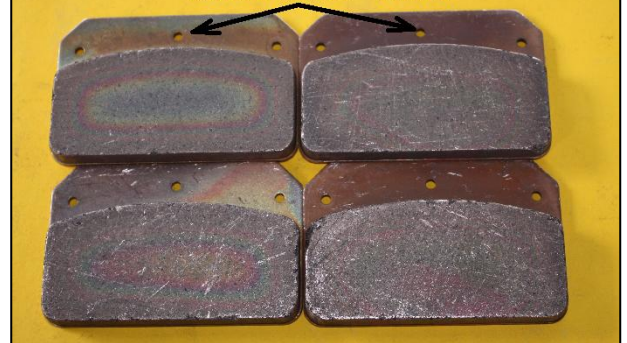

## Brake Pad Set

Wilwood JFZ Calliper –  
Small Pin Hole – Hard Pad  
For cars over 150 mph  
4 pads (2 callipers) Rear Axle  
PN 18510-83326 List Price \$ 225.00+  
Racer Decal Discount Price \$ 191.00+

Brake Pad Set - Wilwood JFZ Calipers  
Small Hole - Hard

## Brake Pad Set

Strange Calliper –  
Large Bolt Hole – Hard Pad  
For cars over 150 mph  
4 pads (2 callipers) Rear Axle  
PN 18510-83336 List Price \$ 225.00+  
Racer Decal Discount Price \$ 191.00+

Brake Pad Set - Strange Calipers  
Large Hole - Hard

## Brake Pad Set

Strange Calliper -  
Large Bolt Hole – Soft Pad  
For cars up to 150 mph  
4 pads (2 callipers) Rear Axle  
PN 18510-85010 List Price \$ 145.00+  
Racer Decal Discount Price \$ 125.00+