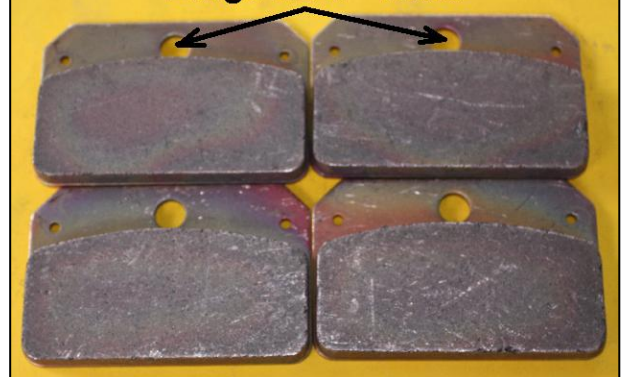

## Brake Pad Set

Wilwood JFZ Calliper –  
Small Pin Hole – Hard Pad  
For cars over 150 mph  
4 pads (2 callipers) Rear Axle  
PN 18510-83326 List Price \$ 225.00+  
Racer Decal Discount Price \$ 191.00+

Brake Pad Set - Wilwood JFZ Calipers  
Small Hole - Hard

## Brake Pad Set

Strange Calliper –  
Large Bolt Hole – Hard Pad  
For cars over 150 mph  
4 pads (2 callipers) Rear Axle  
PN 18510-83336 List Price \$ 225.00+  
Racer Decal Discount Price \$ 191.00+

Brake Pad Set - Strange Calipers  
Large Hole - Hard

## Brake Pad Set

Strange Calliper -  
Large Bolt Hole – Soft Pad  
For cars up to 150 mph  
4 pads (2 callipers) Rear Axle  
PN 18510-85010 List Price \$ 145.00+  
Racer Decal Discount Price \$ 125.00+